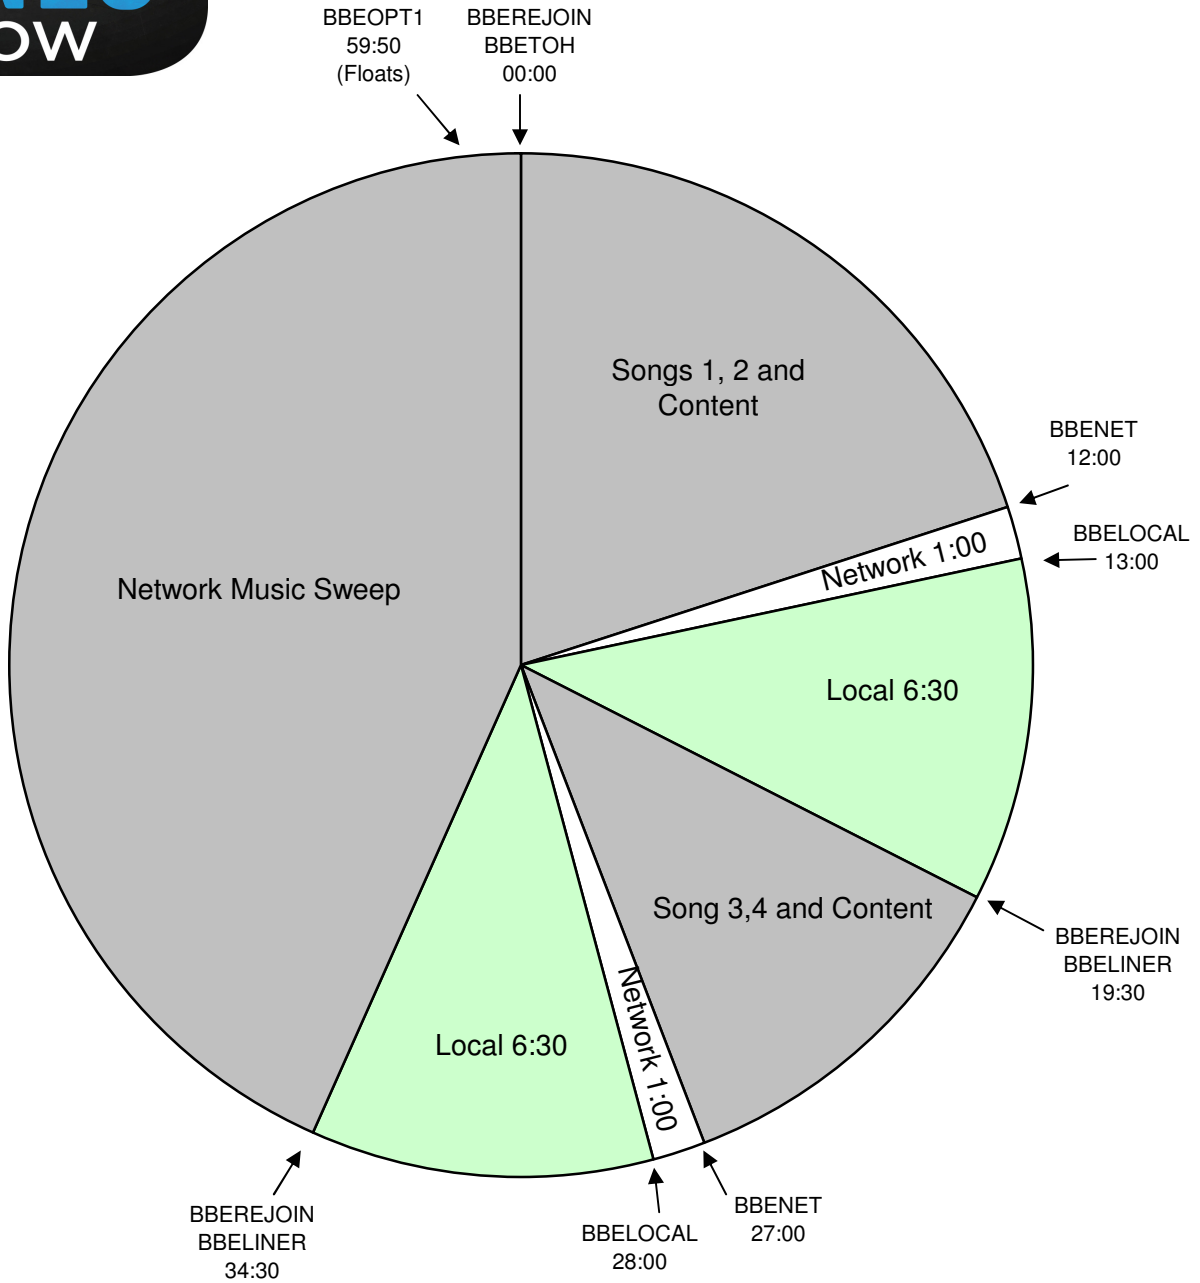

The Bobby Bones Show
 Effective April 7th, 2015
 Premiere XDS PRO4-P Satellite
 Hour 5 (Bobby Bones Extra)
 Monday - Friday
 10am - 11am Eastern
 9am - 10am CENTRAL LIVE
 7am - 8am Pacific

All Breaks Float

Program is live for 5 hours starting at 6am Eastern. Central and Pacific time zones are welcome to air 5 hours, starting at 5am local time.

Network will program music and talk during the content segments. Stations are welcome to schedule additional songs in the 6:30 minute local segments

BBELocal - Fires local breaks. All breaks float.

BBELINER - Float. Fires locally voiced short show ID - must be exactly 5 seconds, dry voice

BBEREJOIN - Joins the show

BBETOH - Float. Fires locally produced top of hour ID - network will go silent for :15